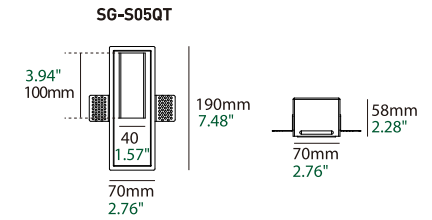

SG-S05QT

Basic Information

Model	SG-S05QT
Embedded Parts	Trimless
Mounting	Recessed
Finishing Color	White
Material	Gypsum Housing, Aluminium Light Body
Cutout Size	□ L193*W73*D58
IP Rating	IP20
Power	Max. 3W
Input Voltage	DC3V
Input Current	Max. 350mA

Optical Parameters

Light Source	LED COB
Lumens	42lm/W
CRI	95Ra
CCT	3000K ● 3500K ● 4000K ○
Beam Angle	▲ 50°
LED Lifespan	50000hrs

Driver Voltage	AC100-250V
Driver Options	ON/OFF

Gypsum·Square

Gypsum Series